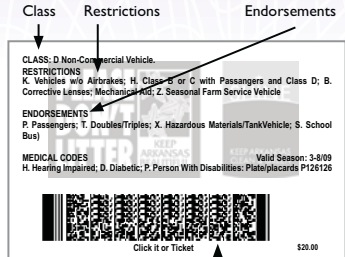

Arkansas Driver License & ID Cards Spring 2011

Back of License

Two dimensional (2D) bar code includes all of the information from the front of the document except the photo and signature.

Protective Laminate