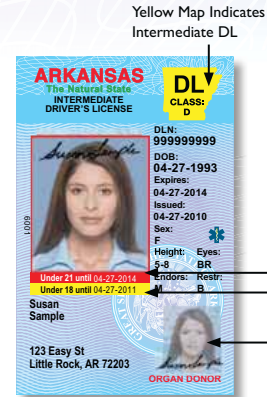

Under 21/18 Intermediate Drivers License