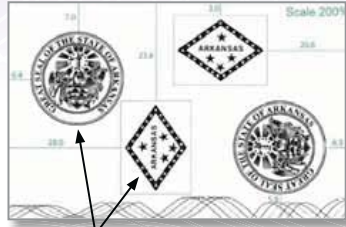

Arkansas Driver License & ID Cards Spring 2011

Back of License

Two dimensional (2D) bar code includes all of the information from the front of the document except the photo and signature.

Protective Laminate

Hologram features with Arkansas State Seal and Flag appears on the front of all documents. Alternating visibility depending on angle.

All Documents Background

Back of ID Card

Medical Codes Cost of Card

5 State Colors