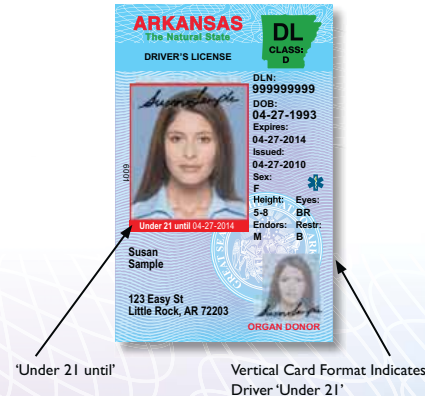

Arkansas Driver License & ID Cards Spring 2011

Back of License

Two dimensional (2D) bar code includes all of the information from the front of the document except the photo and signature.

Protective Laminate

The orientation for all cardholders under the age of 21 will be vertical instead of horizontal. This feature makes the card immediately recognizable as an under age document. Every card shows the date the individual turns 18 or 21.

The color of the map in the upper right corner of each document helps to quickly identify the type of document: green for Drivers Licenses, blue for Commercial Drivers Licenses (CDL), red for ID cards, yellow for Intermediate Drivers Licenses, and white for Learners Permits.

Drivers License

Under 21/18 Intermediate Drivers License

Under 21/18 Learner's Drivers License

Commercial Drivers License

Under 21 Drivers License

Non-Driver Identification Card